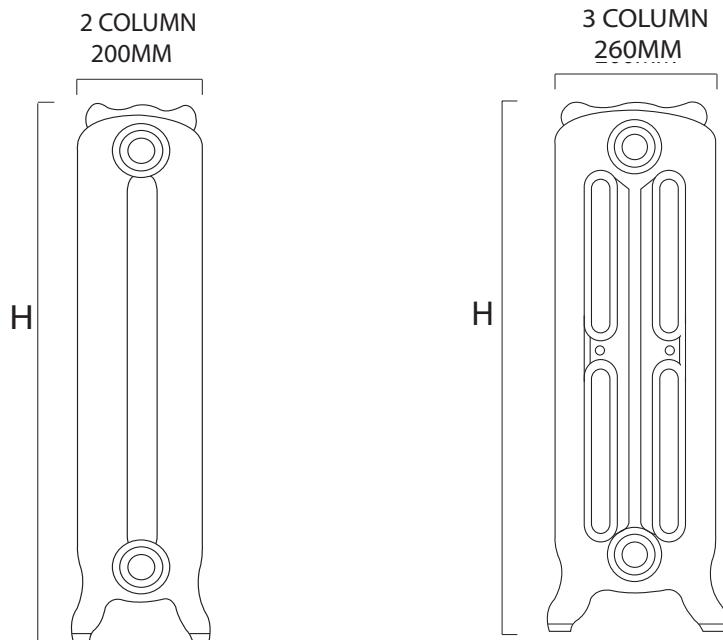

www.huntheat.com.au

TRIESTE HYDRONIC CAST IRON RADIATORS Outputs & Dimensions

Tables based on ΔT 60 - Mean water temperature in radiator of 80°C and room temperature of 20°C.
 ΔT 50 - mean water temperature in radiator of 70°C and room temperature of 20°C.

Model	Output Kw		# Columns	Section Widths mm	Height mm	Depth	Max # Sections
	ΔT 60	ΔT 50					
LBT TR-661X2	0.166	0.130	2	76	661	200	10
LBT TR-661X2 FT	0.166	0.130	2	76	661	200	10
LBT TR-760X2	0.183	0.143	2	76	760	200	10
LBT TR-760X2 FT	0.183	0.143	2	76	760	200	10
LBT TR-955X2	0.215	0.168	2	76	955	200	10
LBT TR-955X2 FT	0.215	0.168	2	76	955	200	10
LBT TR-768X3	0.242	0.189	3	78	768	260	10
LBT TR-768X3 FT	0.242	0.189	3	78	768	260	10
LBT TR-961X3	0.283	0.221	3	78	961	260	10
LBT TR-961X3 FT	0.283	0.221	3	78	961	260	10

NOTE: All data above is per section

Trieste	Pipe centres left to right	Pipe centres from wall
2 Column	76 X number of sections + 24mm bushes + valves	150mm - 170mm
3 Column	76 X number of sections + 24mm bushes + valves	180mm - 200mm