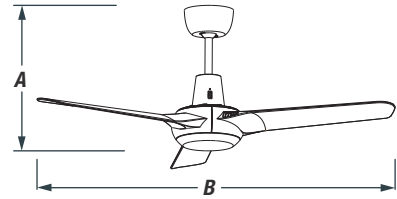

SPYDA

THE CEILING FAN REVOLUTION

1250MM

1250mm (50") Fully Moulded 3 Blade Ceiling Fan

DIMENSIONS

A	B
330mm	1250mm

BLADES

Count: Three
Materials: PC Composite
Sweep: 1250mm (50")
Pitch: HIGH (curved blade)