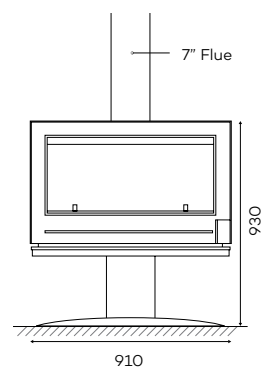

NELSON

Useable from the front or the back thanks to its two glass-fronted doors, Nelson is designed to stand front and centre.

A design unlike any other on the market, this statement piece is not for the faint hearted and offers flexibility in the most fascinating way possible.

- + Unique design allows view of flames from front and back
- + Doors on both sides fully functional
- + Heat Output – 12 kW
- + Size (mm) W910 x D480 x H930
- + Efficiency – 55%
- + Heating surface – up to 192m²