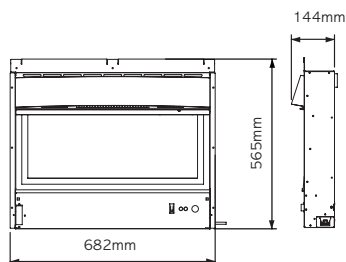

#### General Specifications:

Product Size: Medium

View Size: 640 x 270 mm

#### Fireplace Dimensions:

(w x h x d) mm

682 x 565 x 144

#### Frame Dimensions: (w x h x d) mm

Designio2 Steel Fascia – Graphite 735 x 569 x 40\*

Designio2 Black Fascia 735 x 569 x 40\*

Evoke Black Glass Fascia 920 x 622 x 41\*

Verve XS Fascia - Graphite 1000 x 621 x 56\*